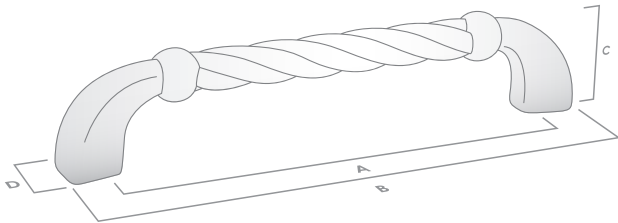

SPECIFICATION SHEET

REGENT

The Heritage Collection

Knob

Code	Length (A)	Width (B)	Projection (C)	Finish
748.034.03	34mm	34mm	23mm	Antique Brass
748.034.80	34mm	34mm	23mm	Oil Rubbed Bronze
748.034.86	34mm	34mm	23mm	Rustic Tin

Handle

Code	CTC (A)	Length (B)	Width (D)	Projection (C)	Finish
748.096.03	96mm	114mm	13mm	27mm	Antique Brass
748.096.80	96mm	114mm	13mm	27mm	Oil Rubbed Bronze
748.096.86	96mm	114mm	13mm	27mm	Rustic Tin
748.128.03	128mm	150mm	15mm	30mm	Antique Brass
748.128.80	128mm	150mm	15mm	30mm	Oil Rubbed Bronze
748.128.86	128mm	150mm	15mm	30mm	Rustic Tin